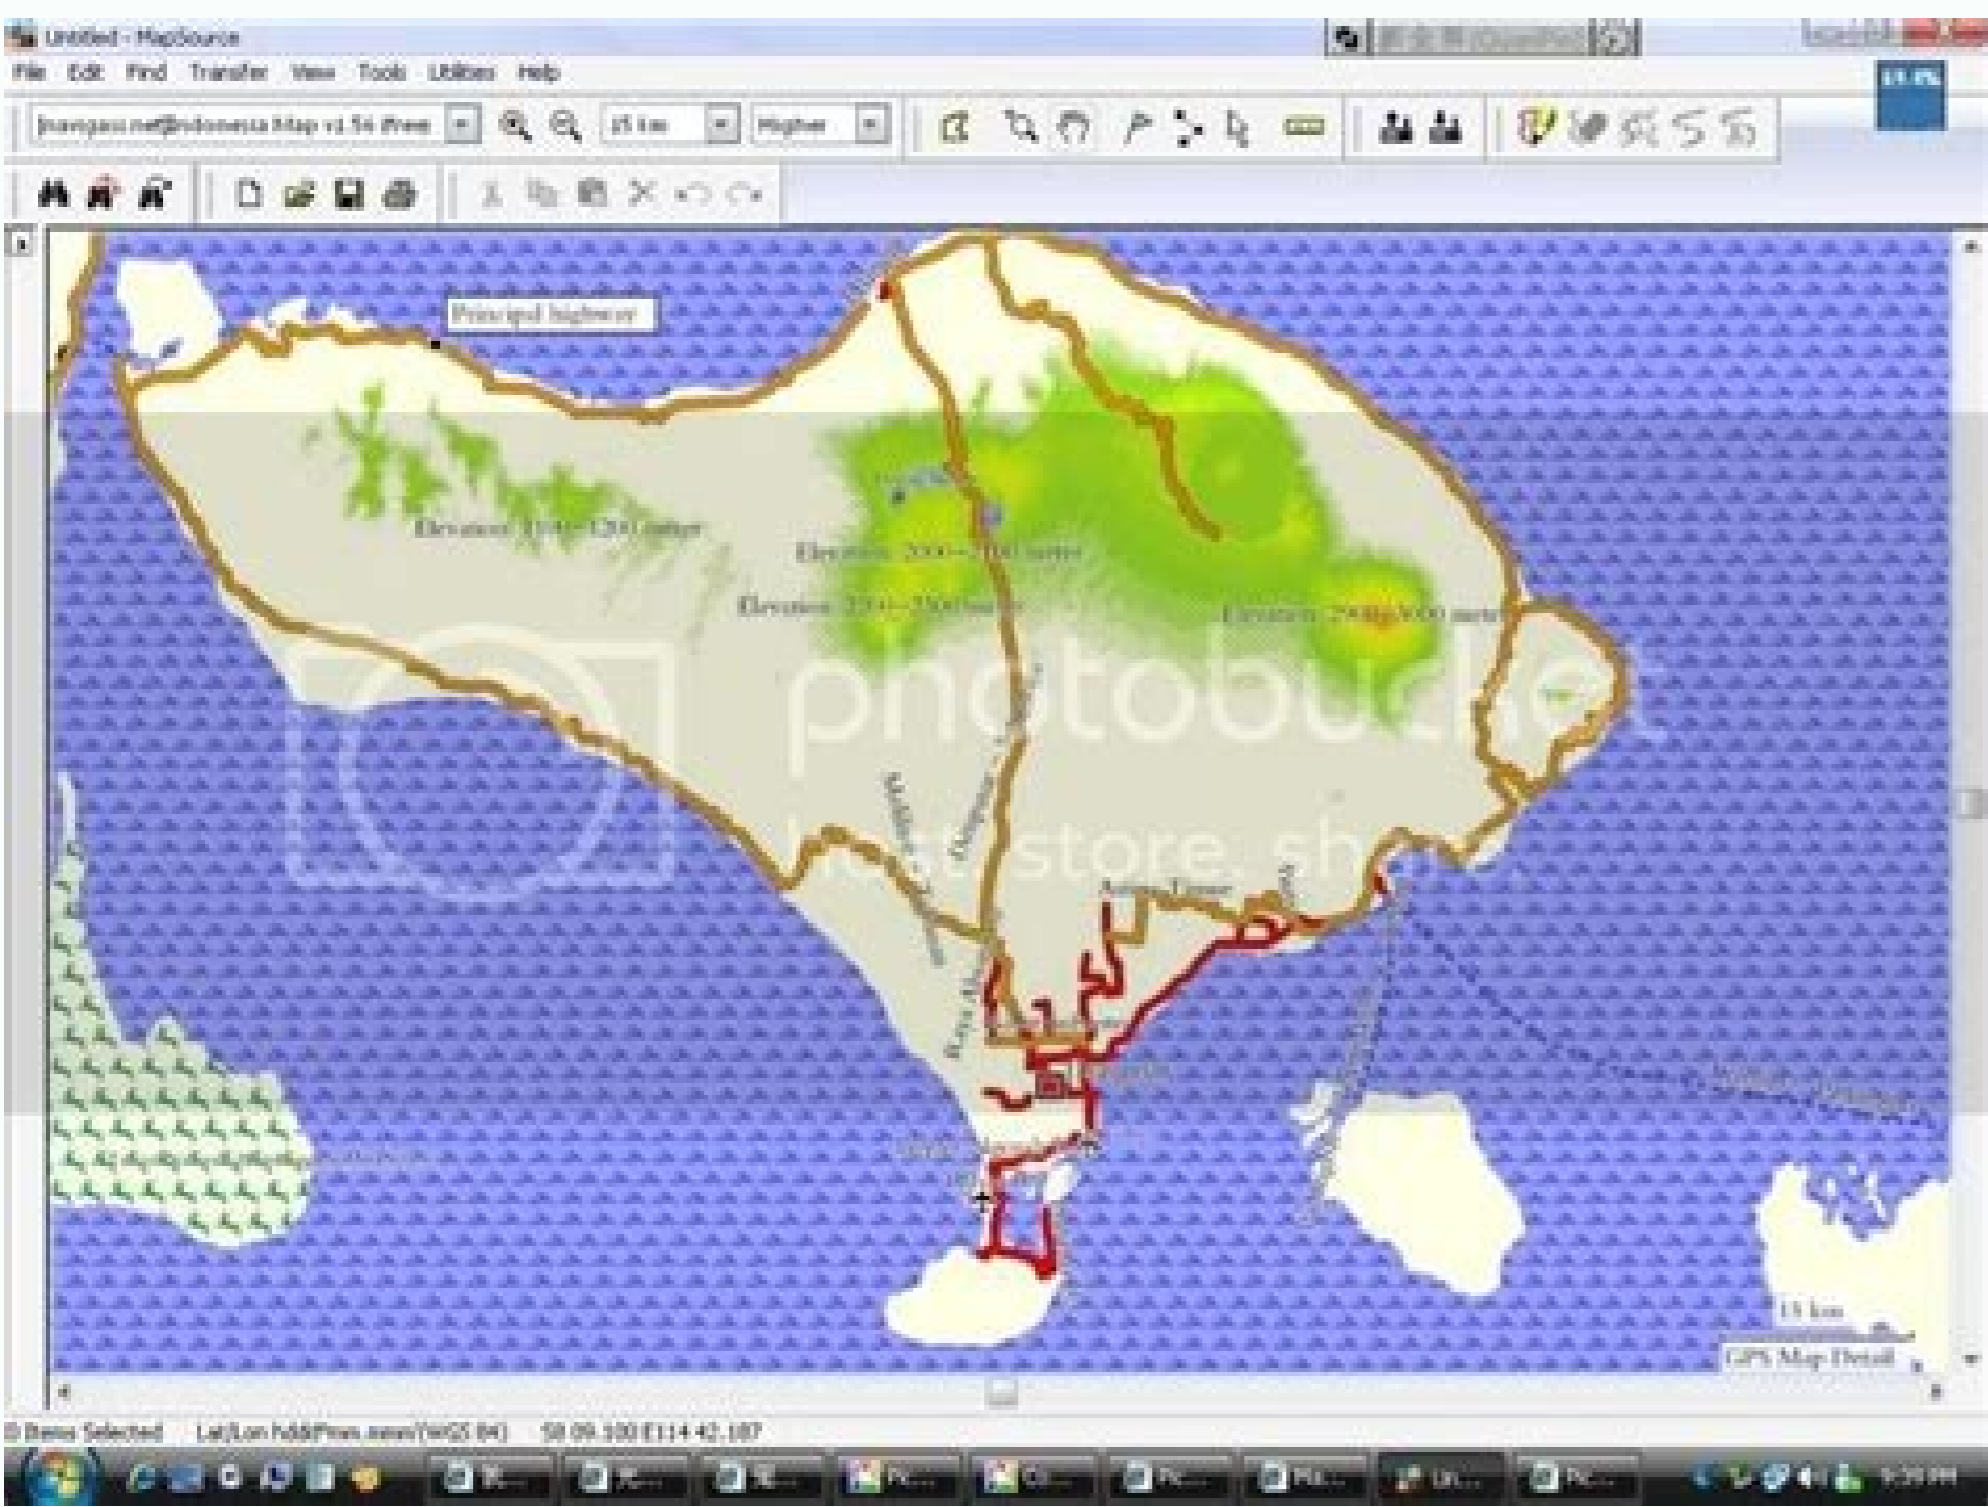

Bali gps map free