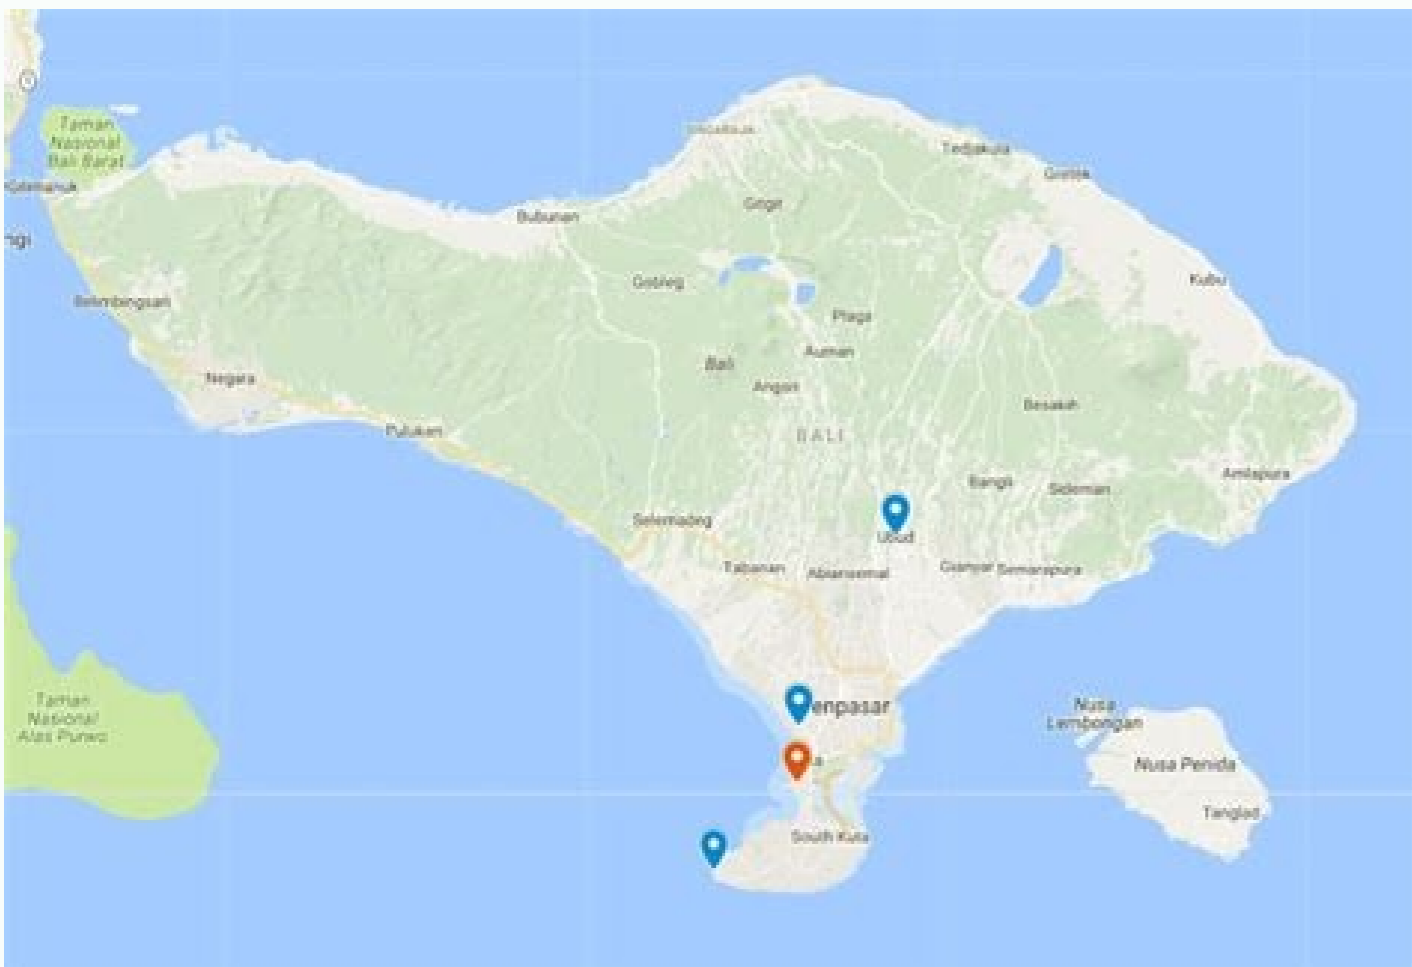

Bali gps map free