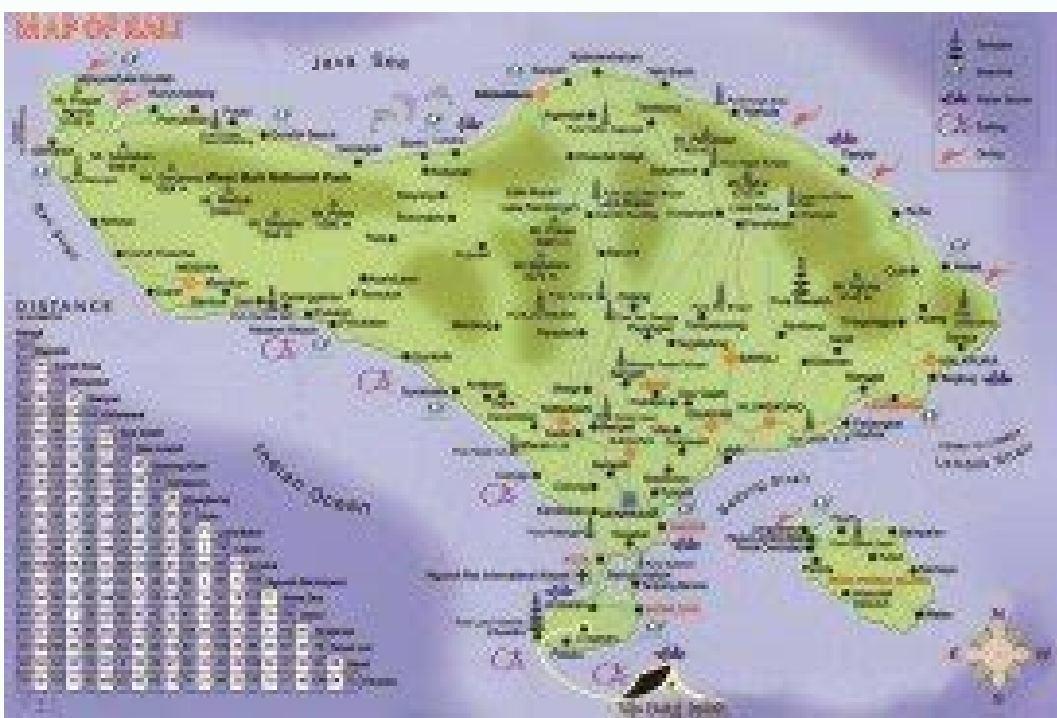

Bali gps map free